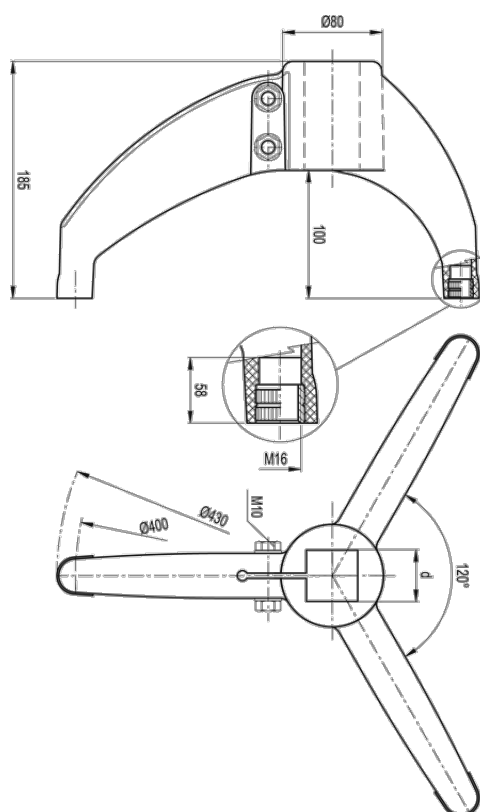

Article number: 2310419752
Description: E+G Support base
BAS3-45x45-A

Measures

d mm = 45x45

Weight (g) = 795